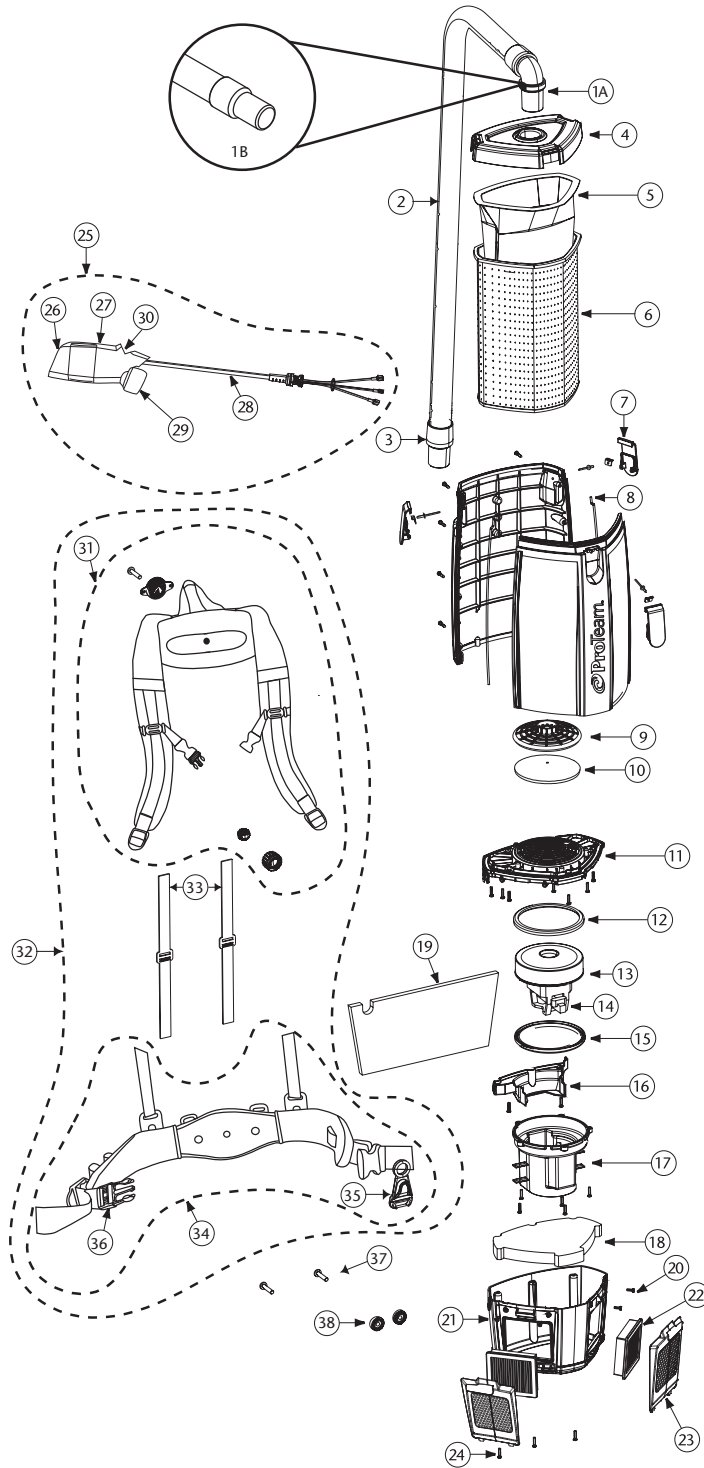

PROVAC FS 6 PARTS

No.	Product Name	Qty
1A	101928 Replacement Double Swivel Elbow Cuff	1 ea.
1B	100694 Replacement Double Swivel Straight Cuff (PV FS)	1 ea.
2	107648 48" Static-Dissipating Hose w/ Non-Replaceable Cuffs	1 ea.
	100505 48" Static-Dissipating Hose w/Straight Cuffs (PV FS)	1 ea.
3	100694 Replacement Swivel Cuff 1½"	1 ea.
4	833948 Top Cap (Purple)	1 ea.
	833948-1 Top Cap (Black) (PV FS)	1 ea.
5	107313 Intercept Micro Filter (SCP 10)	10/pk
	107314 Intercept Micro Filter (SCP 6 & PV FS)	10/pk
6	834000 Micro Cloth Filter (SCP 10)	1 ea.
	834072 Micro Cloth Filter (SCP 6 & PV FS)	1 ea.
7	510179 Latch and Retainer w/Lock Nut & Screw	1 set
8	510180 Gasket for Tank (SCP 10)	2 ea.
	510181 Gasket for Tank (SCP 6 & PV FS)	2 ea.
9	510183 Dome Filter w/Foam Media (includes: 10)	1 set
10	510184 Foam Filter Media for Dome Filter	1 ea.
11	510193 Upper Motor Support w/Gasket	1 set
12	833951 Upper Motor Gasket	1 ea.
13	836099 Motor/Fan (120 V) (Wolong)	1 ea.
14	841933 Carbon Brush Set (Wolong)	1 set
	101720 Carbon Brush Set (Ametek)	1 set
15	833952 Lower Motor Gasket	1 ea.
16	510185 Cover Wire w/2 screws	1 set
17	510194 Lower Motor Support (5 screws)	1 set
18	834042 Triangular Lower Foam Pad	1 ea.
19	834043 Rectangular Upper Foam Pad	1 ea.
20	808380-0 Screw Pan CR #8 x ½"	1 ea.
21	510188 Housing Assembly Lower w/Screws	1 set
22	107315 Exhaust Filter made from HEPA Media (2 pack)	1 set
23	841708 Exhaust Filter Door w/Latch	1 ea.
24	808380-22 Screw Pan CR #8 x ¾"	1 ea.
25	836225-1 Switch Cord and Power Cord Assembly (includes: 26-30) (PV FS)	1 set
	836225 Switch Box, Full Assembly (without power receptacle)	1 set
26	106066 On/Off Switch	1 ea.
27	836554-1 Switch Box (PV FS)	1 ea.
	836554 Switch Box (without power cord)	1 ea.
28	836480 Power Cord Assembly	1 ea.
29	841724 Power Plug Assembly	1 ea.
30	836478 Electrified Hose Receptacle (PV FS)	1 ea.
31	840112 Upper Harness Assembly	1 set
32	840011 FlexFit Harness Assembly (includes: 31, 33-34)	1 set
33	510192 Tensioning Straps	1 set
34	840114 Lower Harness Assembly (includes: 35, 36)	1 set
35	510738 Cord Holder	1 ea.
36	510301 Waist Belt Buckles and Straps Set	1 set
37	834051 5/16" - 18x1 - 3/8" Lock Screw (2 screws)	1 set
38	510186 Harness Spacers	2 ea.
	101678 50' Extension Cord (Not Shown)	1 ea.