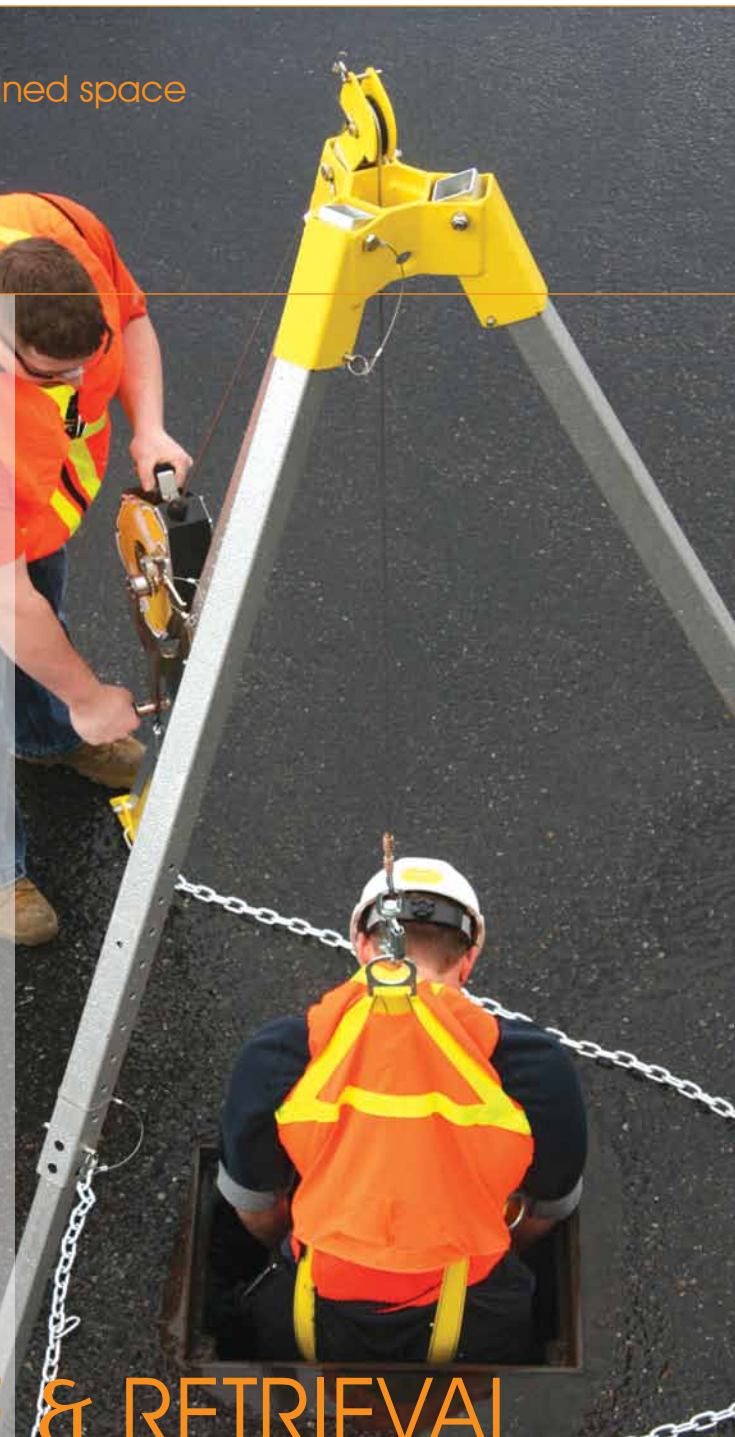

7 ft. aluminum tripod is lightweight and portable, easily set-up by one worker and can be transported from one location to another just as easy with the included bag.

Adjustable locking legs adjust quickly in increments of 2" for added safety and are kept in position with locking push pins and will span a 5½ ft diameter hole. Legs are non-slipping to eliminate handling difficulty while adjusting.

Complete with safety chain to prevent movement and safety shoes that incorporate a rubber sole for flat surfaces and spiked edges for slippery surfaces.

Heat treated cast aluminum head incorporates a built-in pulley system to route lifeline of mechanical device directly over opening. Also equipped with drop forged steel eyebolts for use as anchorage point for secondary or back-up system. Complete with quick-mount bracket for attachment of Guardian 3-Way Rescue Retrieval SRL for ease of use.

Additional mechanical devices can be mounted to tripod with optional bracket/pulleys. Rated working load is 350 lb. for work support and 310 lb. for fall arrest and can withstand up to 5,000 lb. of vertical pull.

Meets or exceeds ANSI Z359.1, ANSI A10.14 and OSHA strength requirements for anchorages (5,000 lb.).

ARC-O-POD RESCUE & RETRIEVAL

Part#	Description
20001	Arc-O-Pod Rescue & Retrieval System Kit: 15030 (64" Tripod) / 10974 (50' 3-Way SRL) / 00768 (Ultra Sack Bag)
20004	Arc-O-Pod Rescue & Retrieval System Kit: 15030 (64" Tripod) / 10981 (65' 3-Way SRL) / 00768 (Ultra Sack Bag)
15050	Arc-O-Pod Rescue & Retrieval System Kit: 15030 (64" Tripod) / 15028 (Winch) / 15027 (Winch Adaptor) / 00768 (Bag)
15030	Arc-O-Pod Rescue & Retrieval System: 64" Tripod / Pulley / Bracket / Chains / 00768 (Ultra Sack Bag)
10974	50' 3-Way Rescue & Retrieval Retractable*
10981	65' 3-Way Rescue & Retrieval Retractable*
10983	Bracket for 3-Way Rescue & Retrieval Retractable*
10991	Adapter Shim for 3-Way Rescue & Retrieval Retractable*
15025	Tripod Pulley*
15027	Winch Adaptor for Arc-O-Pod*
15028	60' Man-Rated Winch*

* Sold separately.