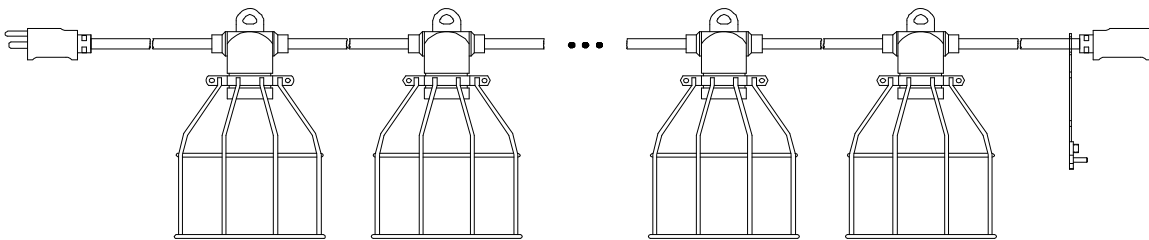

PRODUCT SPECIFICATION

PRODUCT: Cord-O-Lite™, see table below for catalog numbers and construction details.
DESCRIPTION: Temporary lighting string, with molded lampholders attached to 12/3 SJTW flexible cord. An attachment plug cap and cord connector are provided.
APPLICATIONS: Temporary indoor and outdoor illumination in accordance with the NEC
APPROVALS: UL Listed; meets OSHA and NEC requirements

CONSTRUCTION PARAMETERS:

Conductor: 12 AWG, 65/30 stranding, bare copper
 Cable insulation and jacket material: PVC
 Cable jacket color: Yellow

Note: Plug and connector style may vary.

Lampholder spacing (nom): 10 feet, starting 9 ft from the plug
 Lampholder molding compound: High temperature PVC, black
 Plug and connector material: PVC

ELECTRICAL PROPERTIES:

Cable temperature rating: -40 to +60° C
 Nominal operating voltage: 125 VAC
 Lamp type: 150 W (max), A-23 or larger
 Maximum string wattage: 1875 W (NEMA 5-15) or 2500W (NEMA L5-20)

CATALOG NUMBER TABLE:

Catalog #	Cable length	Lampholders	Plug and connector		Guard
07538	50 ft	5	NEMA 5-15	Yellow	Metal
07539	100 ft	10	NEMA 5-15	Yellow	Metal
07548	50 ft	5	NEMA 5-15	Yellow	Plastic
07549	100 ft	10	NEMA 5-15	Yellow	Plastic
07558	50 ft	5	NEMA L5-20	Black	Metal
07559	100 ft	10	NEMA L5-20	Black	Metal
07568	50 ft	5	NEMA L5-20	Black	Plastic
07569	100 ft	10	NEMA L5-20	Black	Plastic