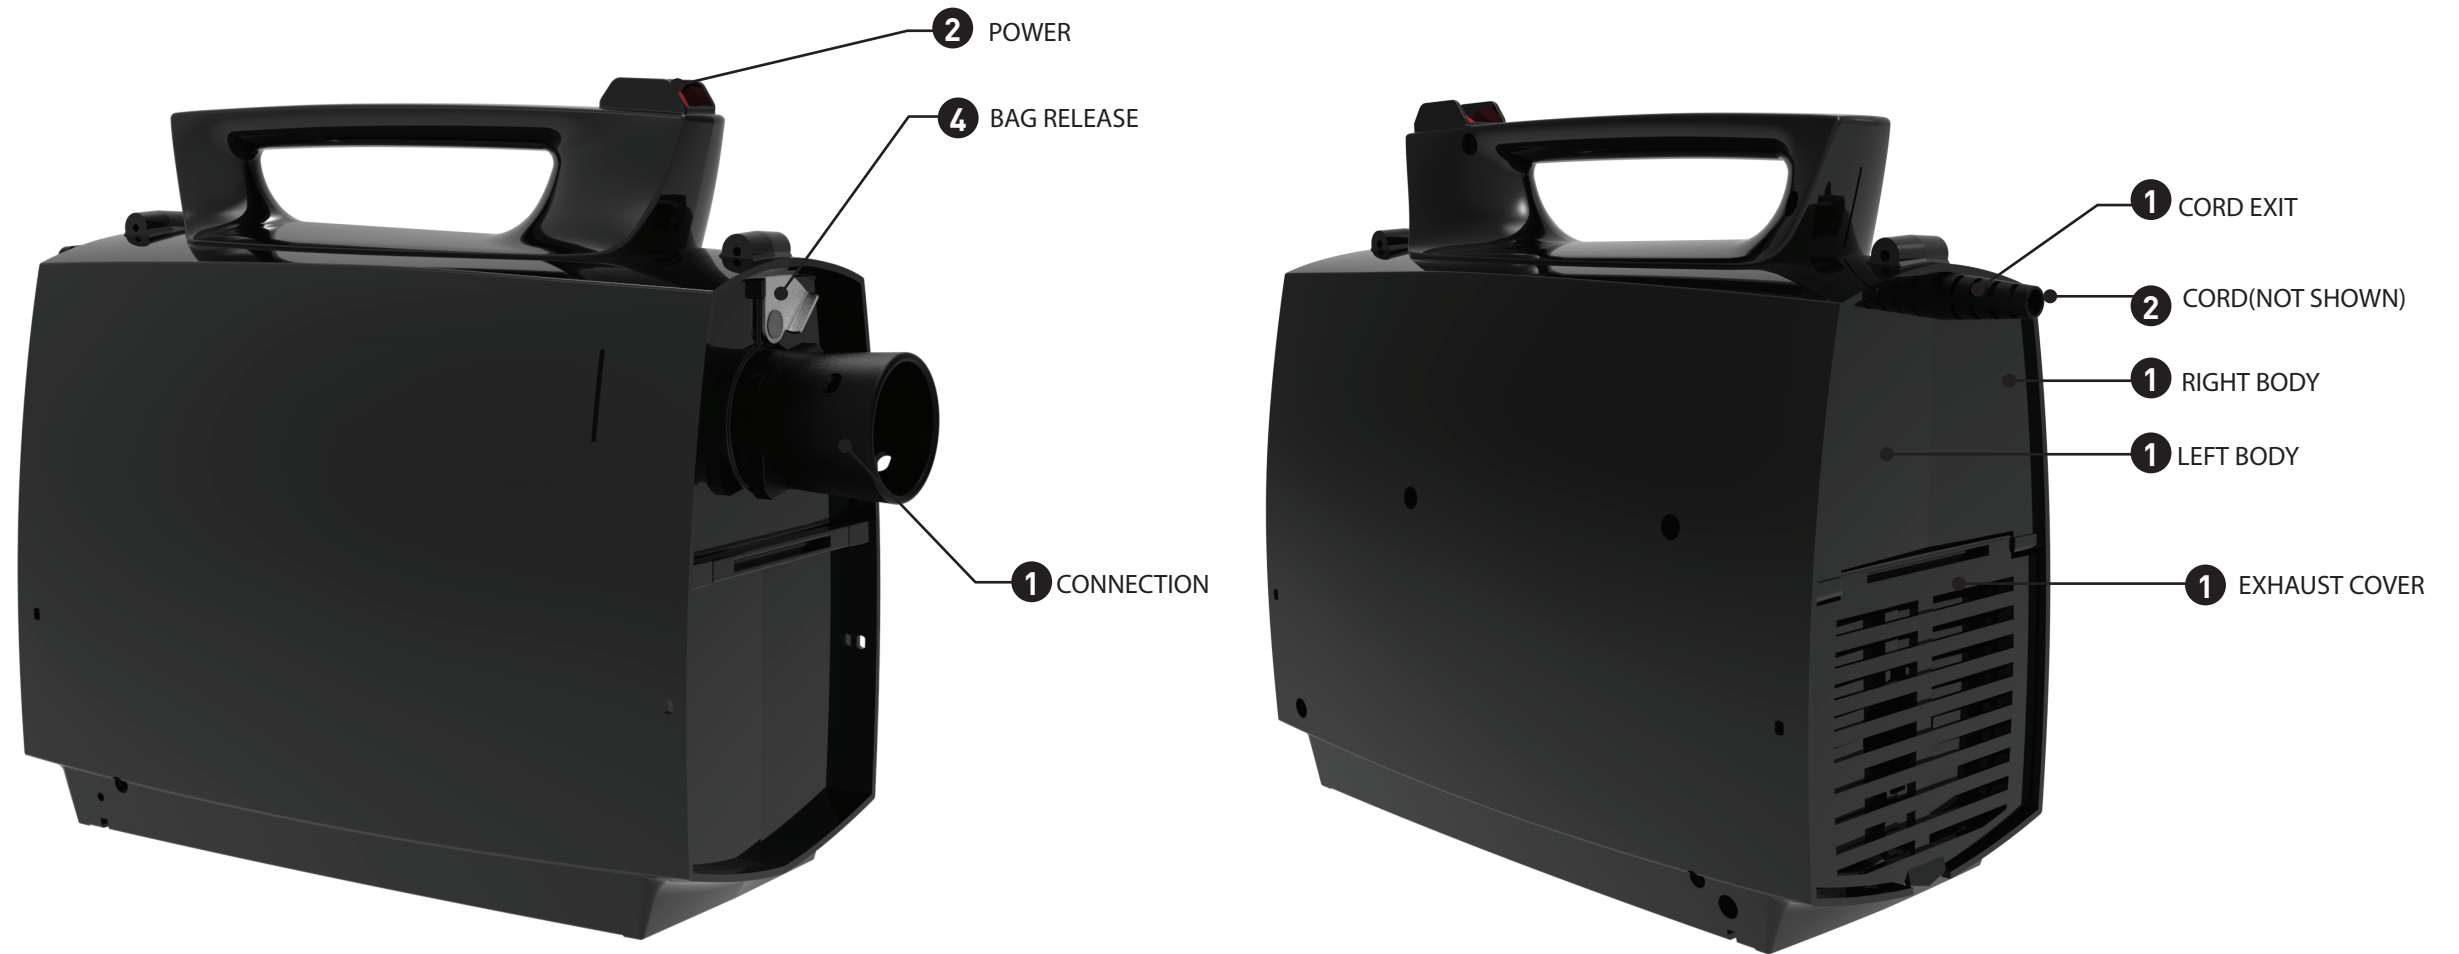

INTERNAL NAME

PORTA POWER

PROJECT CODE

CM020

ID INTENT

COLOR

REV

1	BLACK
2	VIBRANT POWER RED
3	LIGHT MIRROR SILVER PEARL
4	LIGHT MIRROR SILVER NON-PEARL
5	WHITE
6	
7	

MACHINE GRAPHICS	ID xxxx
WARNING GRAPHICS	IDXXXXX
DATA PLATE	IDXXXXX

LEAD DESIGNER **JOE SEXTON**

CMF DESIGNER **LIZ VERMOESEN**

MODELS **CH30000**

INTERNAL NAME

CANISTER PRO 5

PROJECT CODE

CM013

MODELS

CH34000