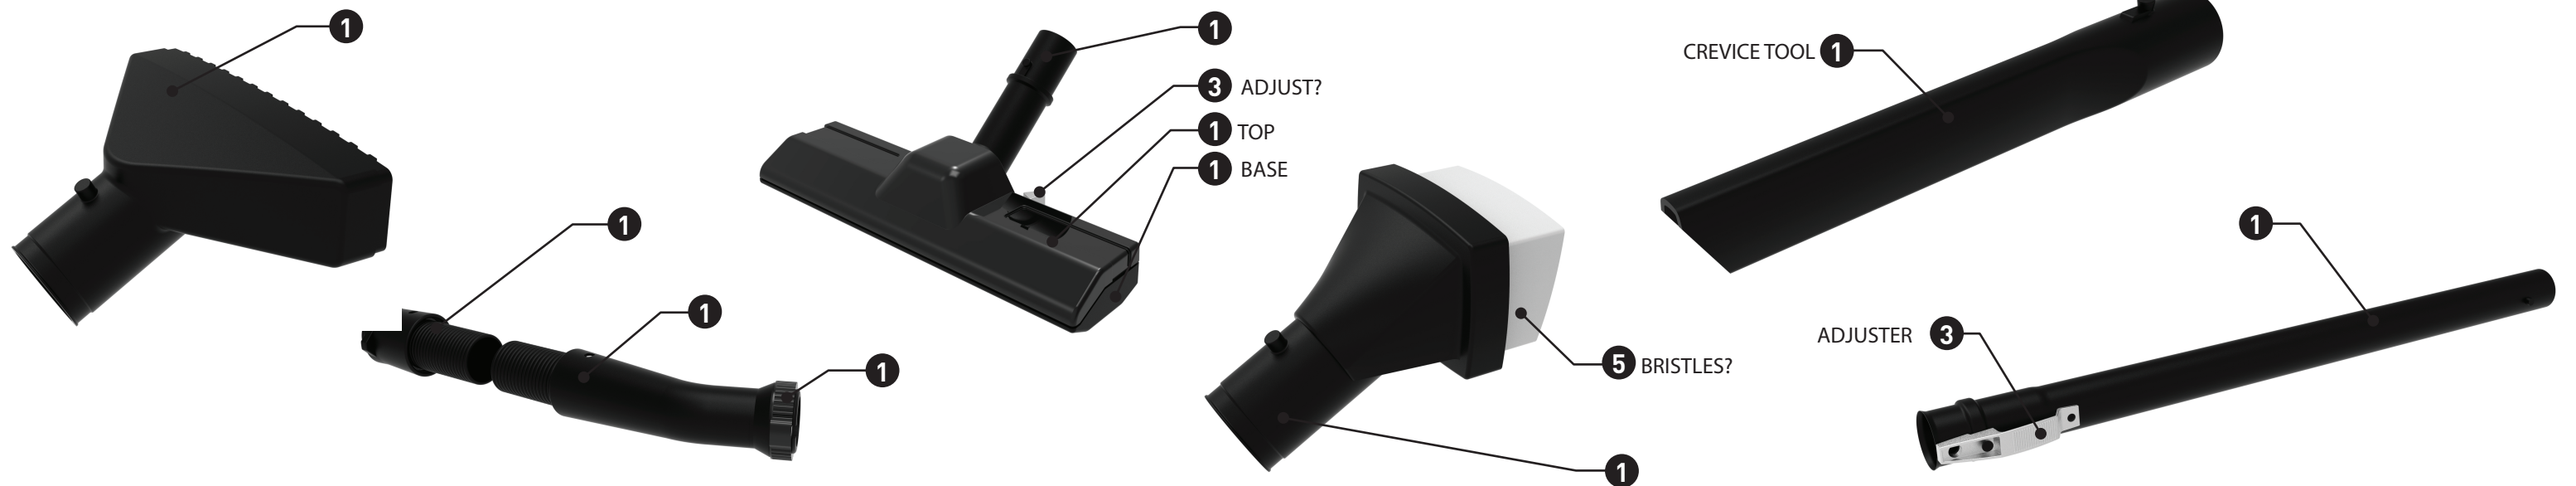

INTERNAL NAME

PORTA POWER

PROJECT CODE

CM020

ID INTENT

COLOR

REV

1	BLACK
2	VIBRANT POWER RED
3	LIGHT MIRROR SILVER PEARL
4	LIGHT MIRROR SILVER NON-PEARL
5	WHITE
6	
7	

MACHINE GRAPHICS	ID xxxx
WARNING GRAPHICS	IDXXXXX
DATA PLATE	IDXXXXX

LEAD DESIGNER **JOE SEXTON**

CMF DESIGNER **LIZ VERMOESEN**

MODELS **CH30000**

INTERNAL NAME

CANISTER PRO 5

PROJECT CODE

CM013

MODELS

CH34000