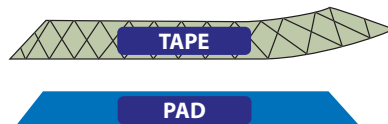

KOOL GLIDE CARPET SEAM IRON

The Kool Glide Carpet Seam Iron is a revolutionary, lightweight, handheld electric tool that melts adhesive using a pre-programmed heating cycle, controlled by a state-of-the-art microprocessor. Precise amounts of adhesive and tightly controlled heating provide for a consistent low-profile seam. The tool never gets hot, so there is no danger of burns to the operator or to carpet. The tool never touches the adhesive, so there is no messy cleanup. This technology is especially useful in repairing holes in carpet and putting new seams in carpet.

AK086

It's a SINCH

SINCH creates a powerful bond that can be removed minutes or years later, for easy repair or on-site rework.

- Simple, fast adhesion at the push of a button
- Bonding on-demand in seconds
- Instantly ready to use
- Safer operation - no fumes or danger of burns for the operator
- No messy clean-up (the tool never touches the adhesive)
- Smoke free
- No damage or discoloration to carpet due to heat

It's as Easy as 1, 2, 3

- 1** The hot melt seam tape is placed between the carpet and the pad.
- 2** With a push of a button, the tool instantly activates the adhesive.
- 3** With this state-of-the-art tape, the glue is precisely applied, ensuring a consistent bond. The carpet can be positioned right up until the button is pushed. Rework a seam onsite, from the top of the carpet! Just activate the tool, melt the adhesive, and rework the seam.